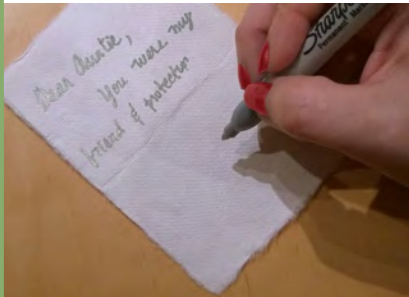

(Not to scale)

Patina Blue
SKSB

Patina Green
SKSB-G

Memento™

Create a unique, meaningful, and participatory ceremony by placing hand-written personal notes into the urn prior to placing it in water. Crafted on antique molds from non-toxic, recycled, food grade paper and hand-painted using water-based paints. Twenty handmade paper note cards are included. Packaged in a custom carrying case that is discreet and convenient. A donation is made to an ocean conservation organization in memory of the deceased. Custom colors available upon request.