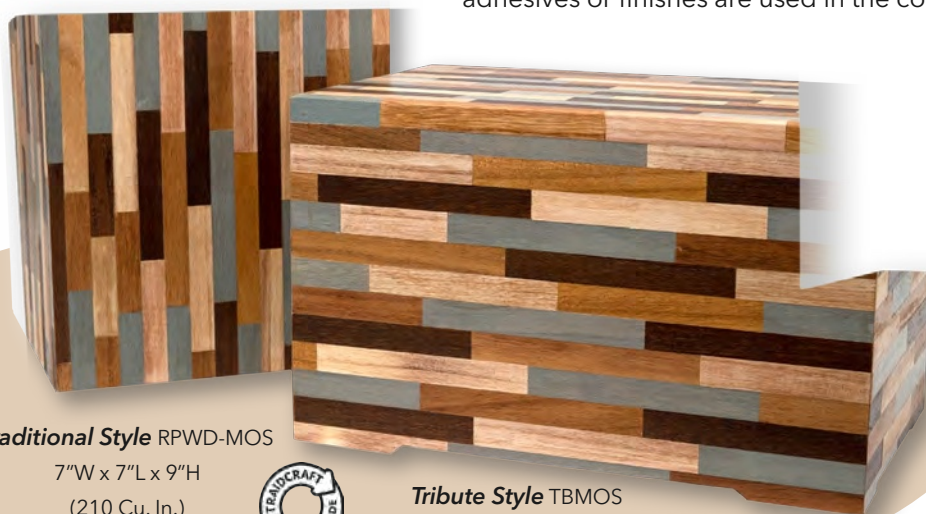

Repurposed Wood

Each of these rustic urns is unique and hand-crafted from repurposed paulownia wood, then finished with a natural beeswax coating. No toxic adhesives or finishes are used in the construction of this urn, and it is

suitable for placement in the home or a cemetery niche. This urn can also be buried in the earth, where it will biodegrade naturally over time. These urns are certified Fair Trade. To learn more about Fair Trade, see the inside front cover of this catalog.

7"W x 7"L x 9"H
(210 Cu. In.)

Tribute Style TBMOS

6.25"W x 10.25"L x 6.25"H
(245 Cu. In.)

Gourd

Each gourd is completely natural and unique. Crafted in the desert-Southwest of the United States, each is handmade by our on-site team of artisans. These works of art include a 25g cast bronze

Memorial Pendant, hanging from the ornamental Rio Grande driftwood on top of each urn by a simple leather cord*. Loads from the top and securely closes with a 3-inch diameter cork.