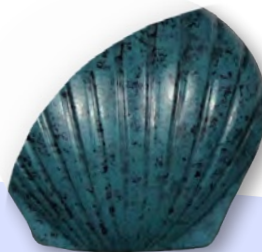

Supplied in a blue velvet presentation box.

(Not to scale)

Patina Blue
SKSB