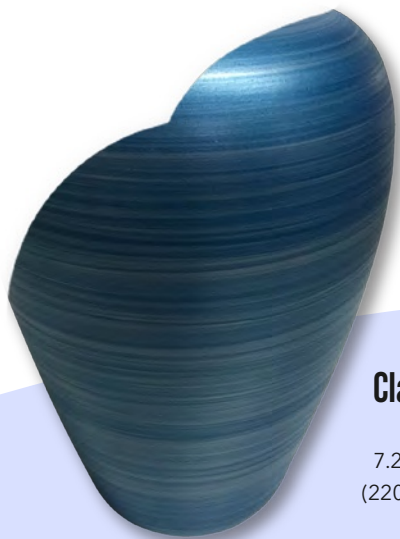

Designed for use in deep water

Traditional, Pearl
SGTP
6.89" Dia. x 8.75"H
(200 Cubic Inches)

Traditional, Forest Green
SGWEF
6.89" Dia. x 8.75"H
(200 Cubic Inches)

Dahlia, Pearl
SGDW
7.28" Dia. x 8.66"H
(214 Cubic Inches)