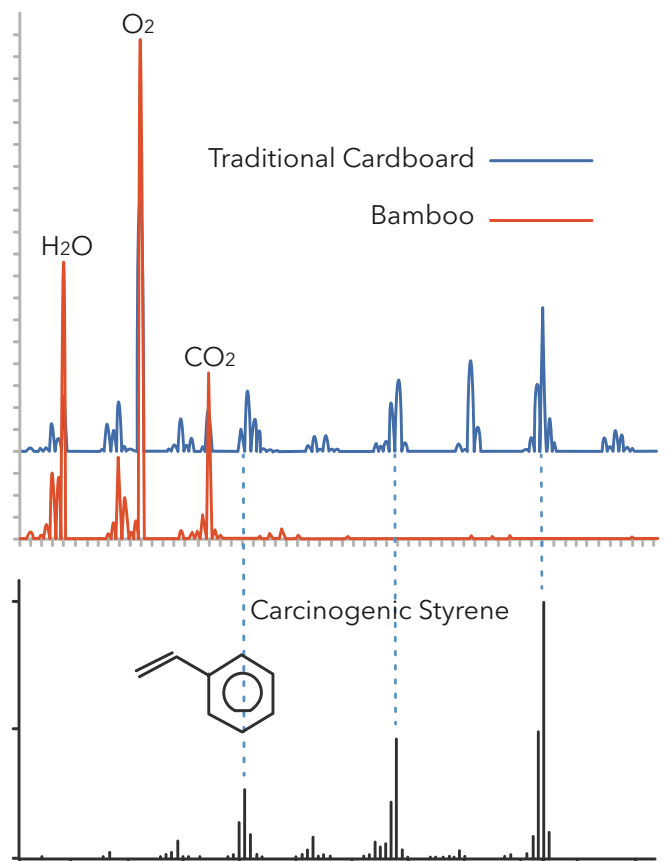

Bamboo Burns Cleaner

Independent lab testing showed that our Bamboo caskets and containers burn at a lower temperature than traditional cardboard containers, and emit a cleaner white smoke. Our products release H₂O, O₂, and CO₂ when burned, and do not emit the high-weight polymers and carcinogens that cardboard containers do when burned.