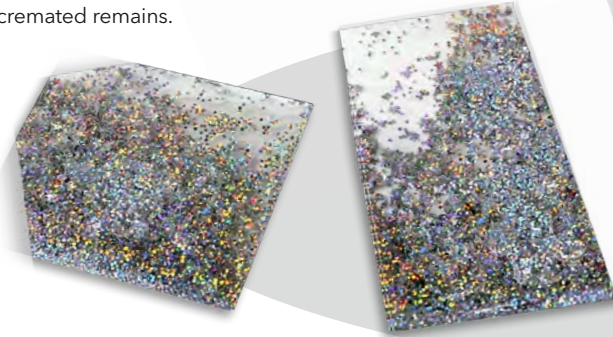

Biodegradable Glitter

Specially designed to accompany our Scattering Tubes for a unique and environmentally friendly memorial experience, Biodegradable Glitter provides a vibrant and reflective sparkle, adding a touch of beauty and symbolism to scattering. Our glitter is made from biodegradable materials that break down naturally over time, leaving no trace behind.

Large: 21.25 g

Small: 4.2 g

Pre-packaged in a sealed bag provides an easy loading experience. At time of filling the urn, the biodegradable glitter should be placed inside mixed with the cremated remains.