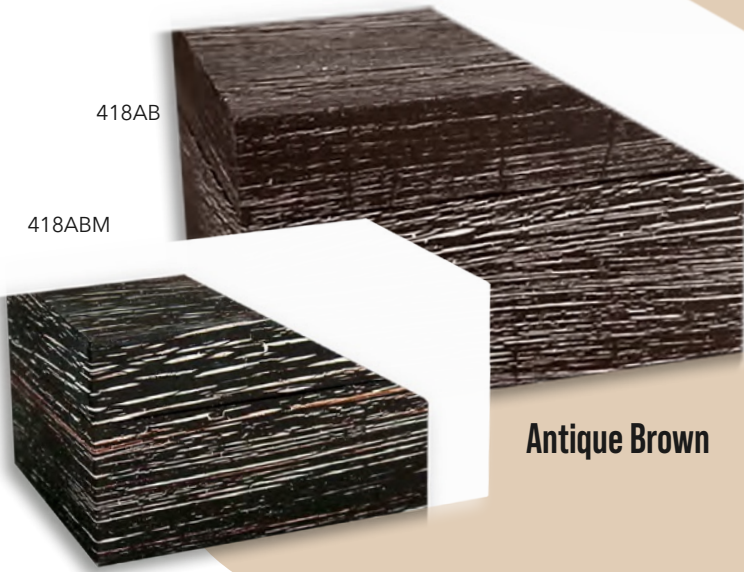

Antique Brown

Antique Turquoise Blue

418ATB