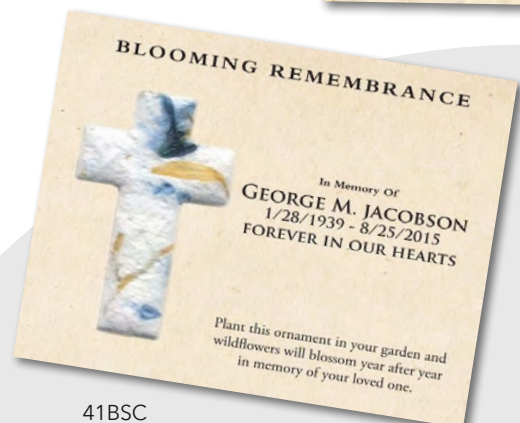

41BSC
Small Card
4.25"L x 3.66"W

The back side of the bookmarks and mini cards includes planting instructions.