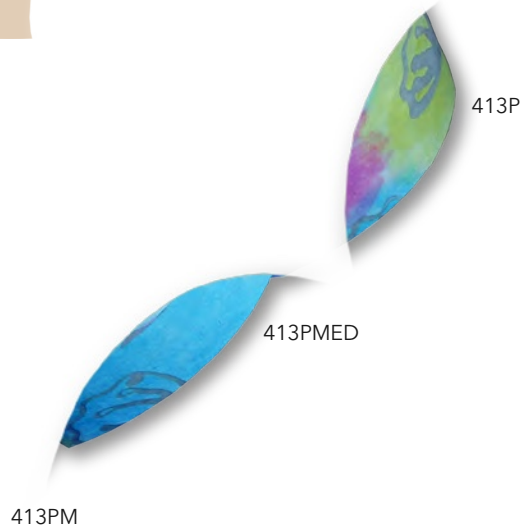

Unity®

Floral

Large: 6.75"L x 8"W x 5"H
(200 Cubic Inches)

Medium: 7.25"L x 6.25"W x 4"H
(120 Cubic Inches)

Mini: 4.75"L x 4.25"W x 3.25"H
(30 Cubic Inches)

41306M

41306MED

Coordinating **Brass Heart Keepsakes** are also available.
2.7"L x 2.9"W (5 Cubic Inches)