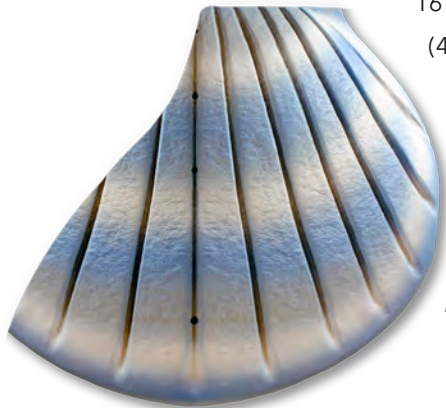

4110NBMED

4110NB

Natural

4110NM

4110NMED

4110N

The Shell™

The Shell Urn is crafted on antique molds from recycled food-grade paper, and each urn is hand-painted using water-based paints, making the Shell Urn the perfect eco-friendly biodegradable urn for water scattering. For each Shell Urn, a donation is made in memory of the deceased to an ocean conservation organization. This urn can accommodate two sets of remains. Custom colors available upon request. Matching brass keepsake available.