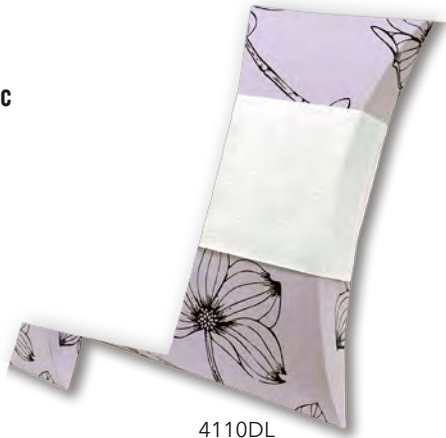

Dogwood, Lilac

4110DLM