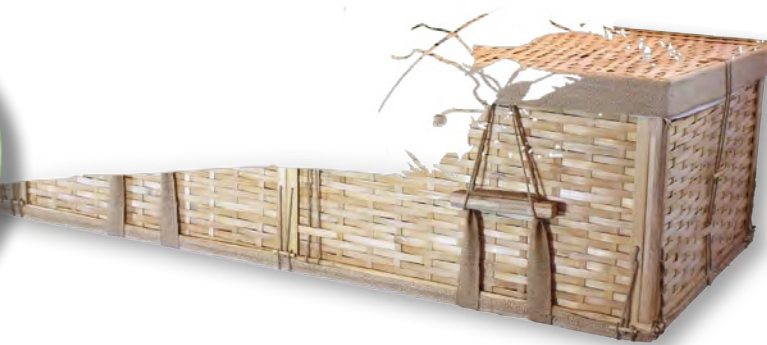

4-Point Bamboo Casket

6'5": 80"L x 27"W x 16"H

Assembled BAM-CK4PT-65-A

Unassembled BAM-CK4PT-65-U

A simple, yet dignified bamboo casket option, suitable for viewing and services prior to burial or greener cremation.

- Six handles for easy transportation.
- Ships flat-packed to save space and reduce carbon emissions.
- Easily assembled in minutes, with no tools.
- Available assembled for additional fee.